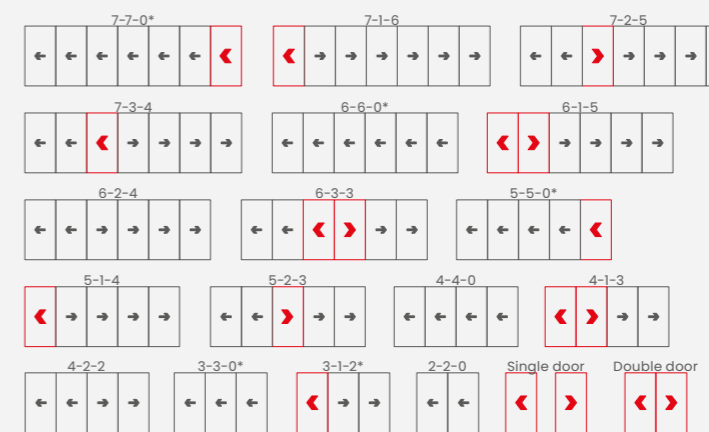

THE FINER DETAILS

Frame styles

Configurations

Technical data

	BSF70 HI	BSF70 HD HI
U-value (double glazing)	1.4 W/m²K	1.4 W/m²K
U-value (triple glazing)	1.1 W/m²K	1.1 W/m²K
Air Permeability	Class 4 (600 Pa)	Class 4 (600 Pa)
Water Tightness	Class 9a (600 Pa)	Class 9a (600 Pa)
Wind Resistance	Class AE2400 (2400 Pa)	Class AE2400 (2400 Pa)
Max Size (mm)	1200 w x2400mm std /3000mm	1200 w x2400mm std /3000mm
Max Vent Weight	100kg	130kg
PAS 24 & SBD	✓	✓