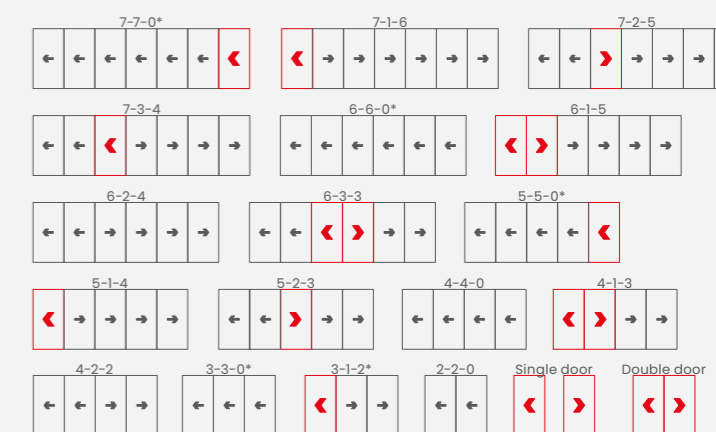

Configurations

*Opposite handling available on all configurations. For more options, refer to the Technical Manual.

Technical data	Open In	Open Out
U-value (double glazing)	1.2 W/m²K	1.2 W/m²K
U-value (triple glazing)	0.9 W/m²K	0.9 W/m²K
Air Permeability	Class 3 (600 Pa)	Class 4 (600 Pa)
Water Tightness	Class 5a (200 Pa)	Class E900 (900 Pa)
Wind Resistance	Class B3 (1200 Pa)	Class B3 (1200 Pa)
Max Size (mm)	1200 w x 2500 h (std 3000 h)	1200 w x 2500 h (std 3000 h)
PAS 24 & SBD	✓	✓