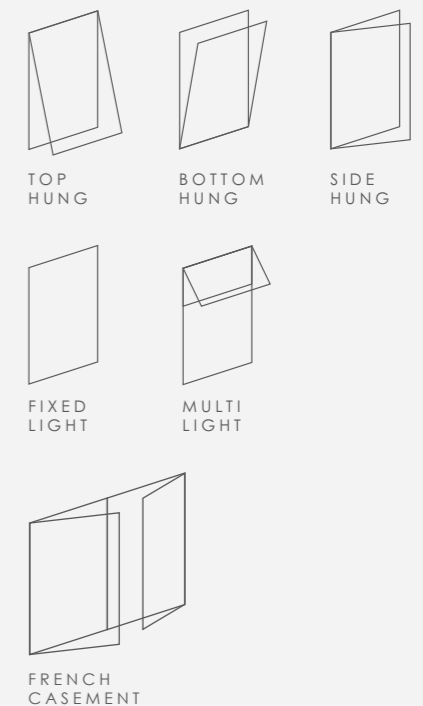

Configurations

TOP HUNG

BOTTOM HUNG

SIDE HUNG

FIXED LIGHT

MULTI LIGHT

FRENCH CASEMENT