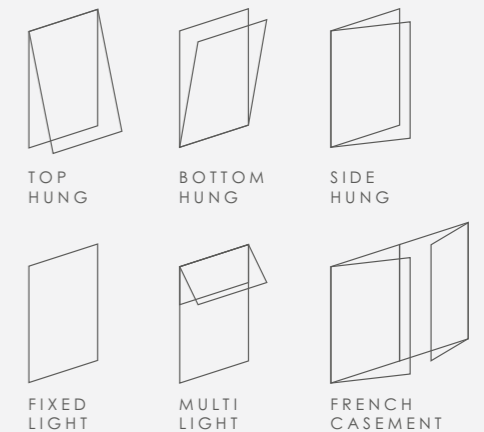

THE FINER DETAILS

Frame styles

CHAMFERED

CONTEMPORARY

70MM

Configurations

TOP HUNG

BOTTOM HUNG