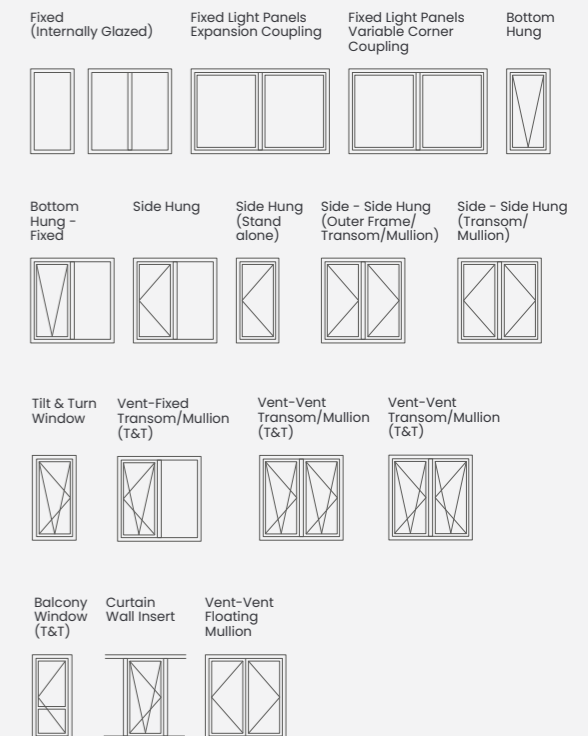

Configurations