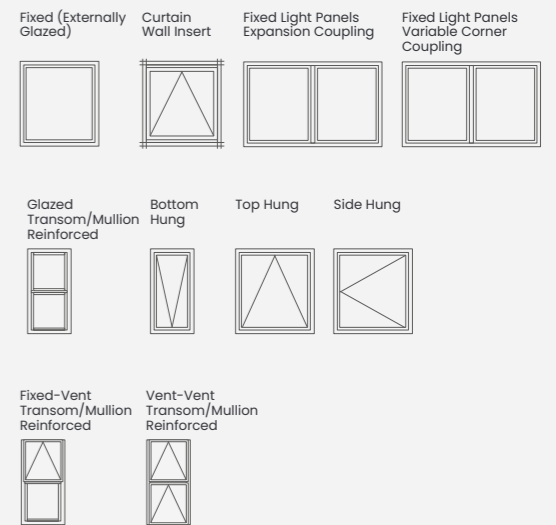

THE FINER DETAILS

Frame styles

Configurations