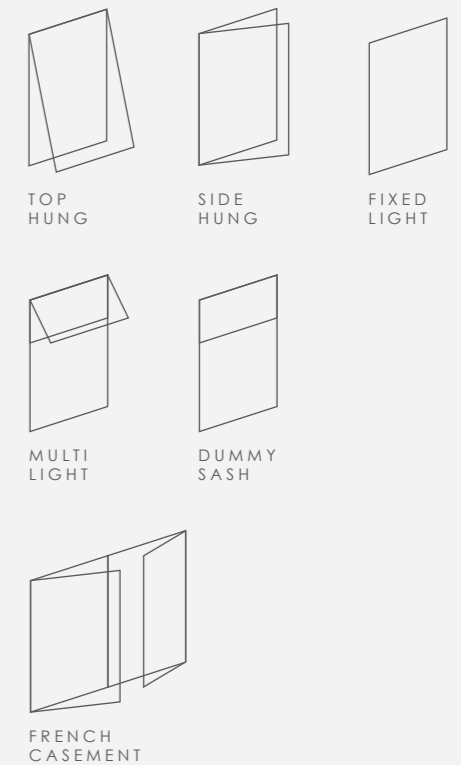

Configurations