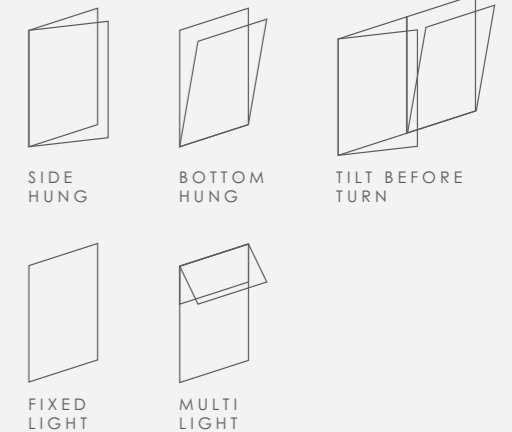

Configurations

OPTIO BSF70 HI BIFOLD DOOR

Create a clean and uncluttered look that seamlessly connects indoor and outdoor living

OPEN UP YOUR LIVING SPACE

Remove the boundaries between inside and out with our all aluminium OPTIO BSF70 Bifold Doors. When closed, the slim sightlines and large glazed areas flood your inside space with natural light, and when open our unique door handle allows for the uniform stacking of panels. All designed to create a clean and uncluttered look, seamlessly connecting indoor and outdoor living.