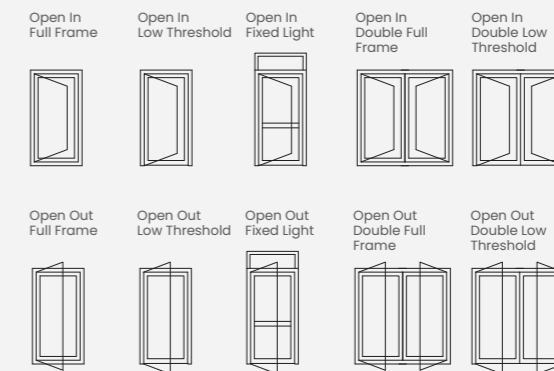

THE FINER DETAILS

Frame styles

Configurations

Technical data

77ID

U-value (double glazing) 1.2 W/m²K

U-value (triple glazing) 0.8 W/m²K

Air Permeability Class 4 (600 Pa)

Water Tightness Class 9A (600 Pa)

Wind Resistance C5 (2000 Pa)

Max Size (mm) 1200 w x2400mm
std /3000mm

Max Vent Weight 160kg

PAS 24 & SBD ✓