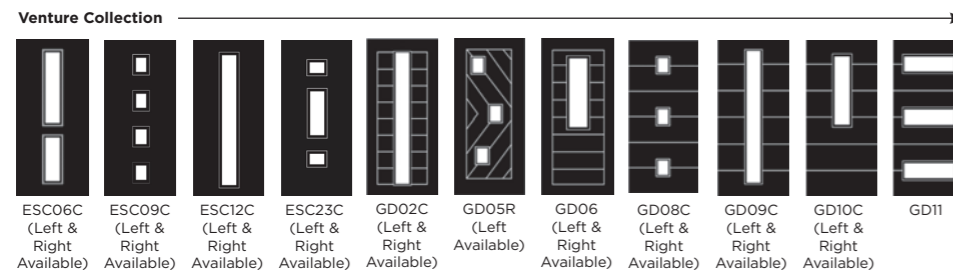

Contemporary Door Collection