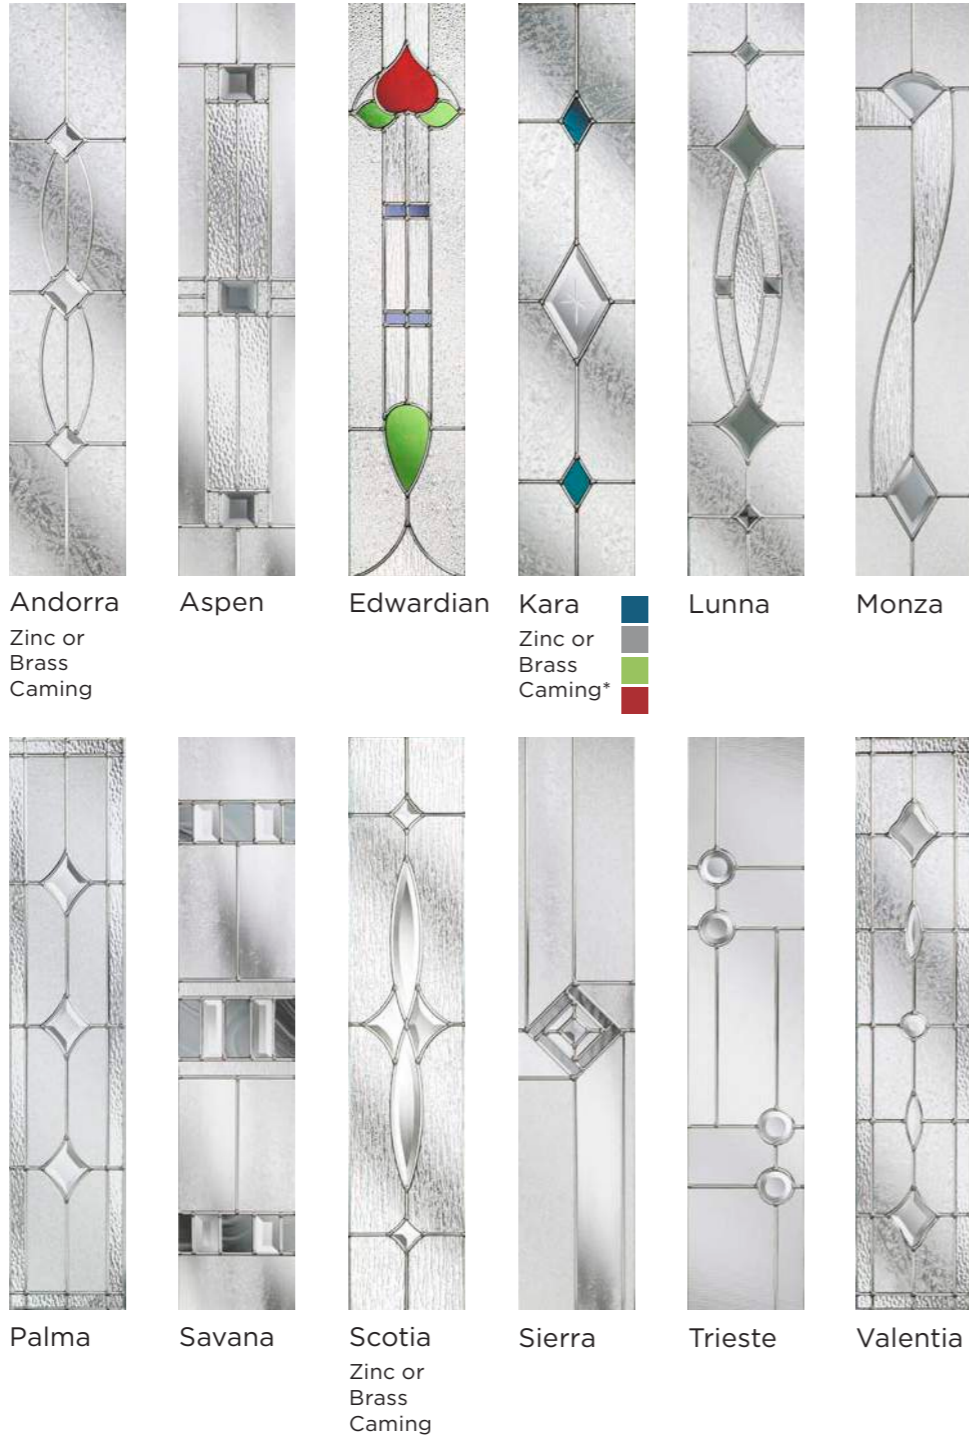

nxt-gen Esteem

Main image: Distinction Premium Anthracite Grey with Kara Brass glass.