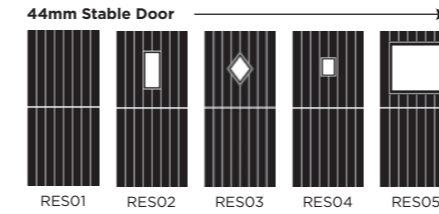

Full Door Range