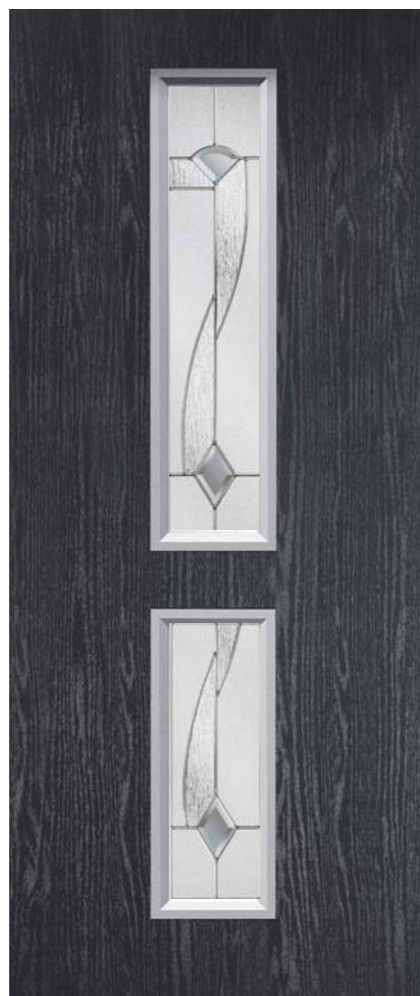

Venture Collection

Meet the new Venture Collection. The smooth, steel effect contemporary cassettes bring modern and continental flair.

Main image: Distinction Steel Blue with Radiant Glass.

C06 with Monza glass
Left, centre and right available