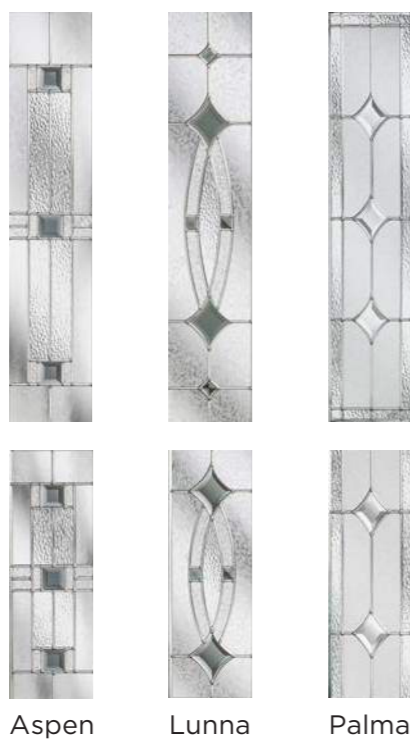

Smooth, steel effect cassette

Aspen Lunna Palma