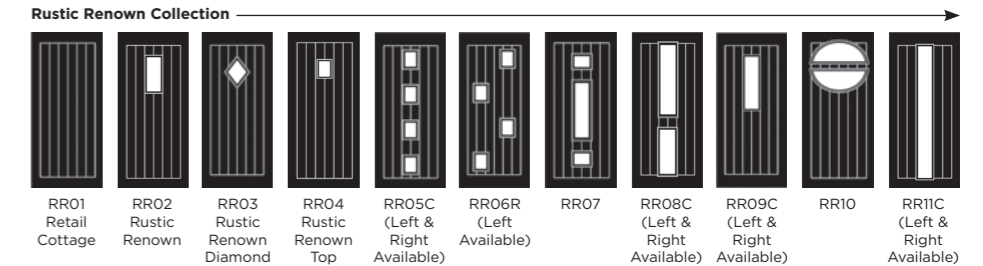

Full Door Range