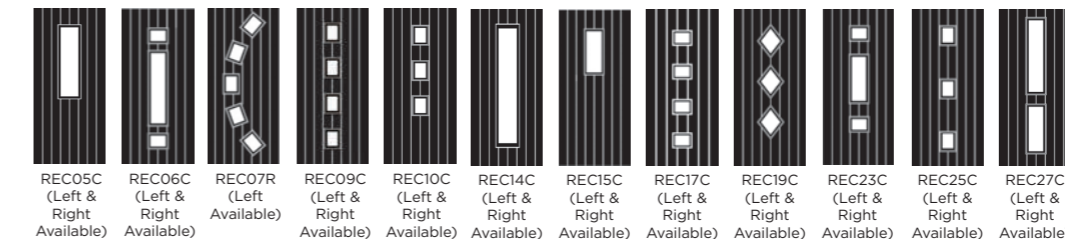

Contemporary Esprit Renown Collection

a door for every home

Distinction Doors reserve the right to alter and remove door styles and specifications without prior notice.