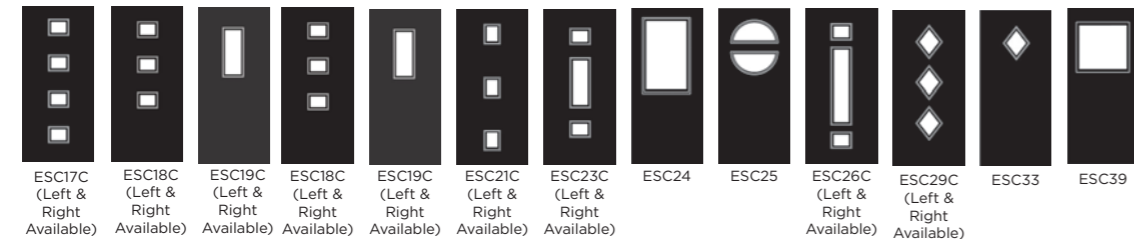

Trieste

Eclipse

Palma

Matrix

Nevis

Full Door Range

Contemporary Door Collection

Contemporary Esprit Collection Continued