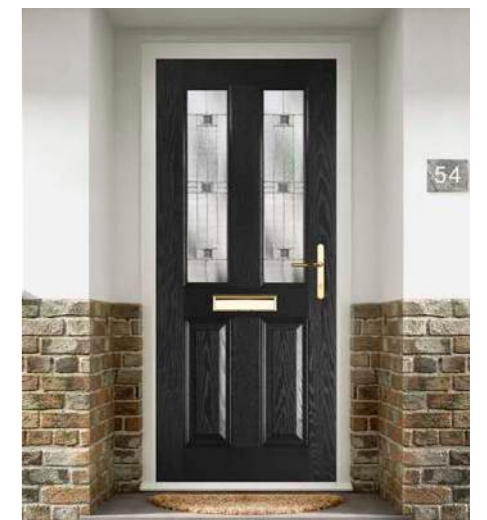

Double Rebated

Sometimes it's the little things in life that can give the most satisfaction. The feel of reassurance and quality you get from closing a thicker and heavier door is a perfect example.

In addition to all the fantastic benefits of next-gen and contemporary doors, our collection of double rebated doors are over 50% thicker, and you can enjoy a 25% better thermal efficiency to help the environment and your heating bills. Improved noise reduction also helps your home remain a sanctuary of peace and quiet.

Choose our 50mm triple glazed, laminated glass units for extra security. Glass available: Aspen, Edwardian, Kara (Zinc or Brass Caming only) and Monza.

Disclaimer: Please note this range is not SBD accredited.