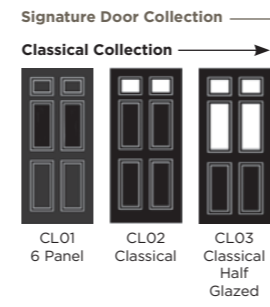

Full Door Range