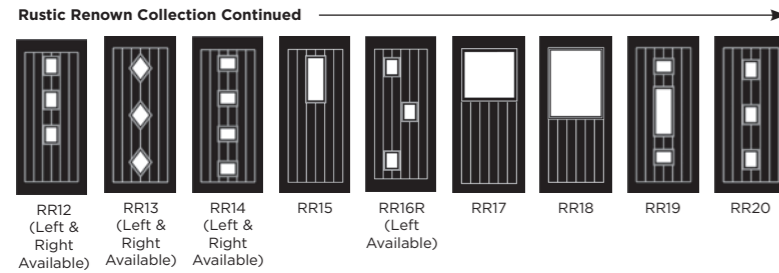

Full Door Range