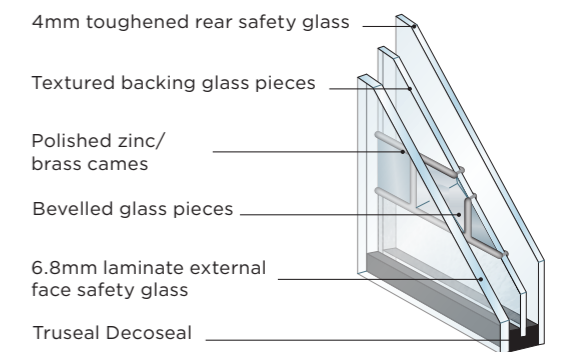

Decorative Glass

Features and benefits:

- Decorative triple glazing
- The decorative centre pane is sealed within the unit therefore, it is protected from dust and weathering
- Easy to clean
- 6.8mm glass laminated as standard
- 50mm units available for 70mm doors
- Glass patterns may vary
- Slight bubbles, lines and surface imperfections are all characteristics of glass. They are not to be considered as defects as they add character to decorative glass.