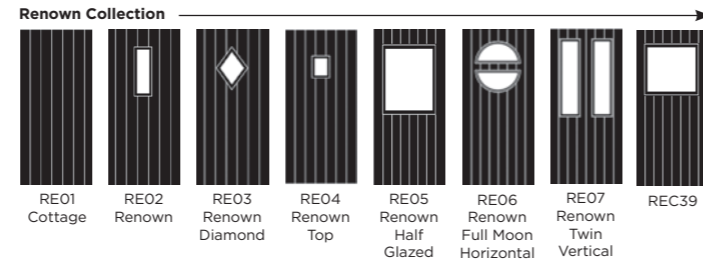

Full Door Range