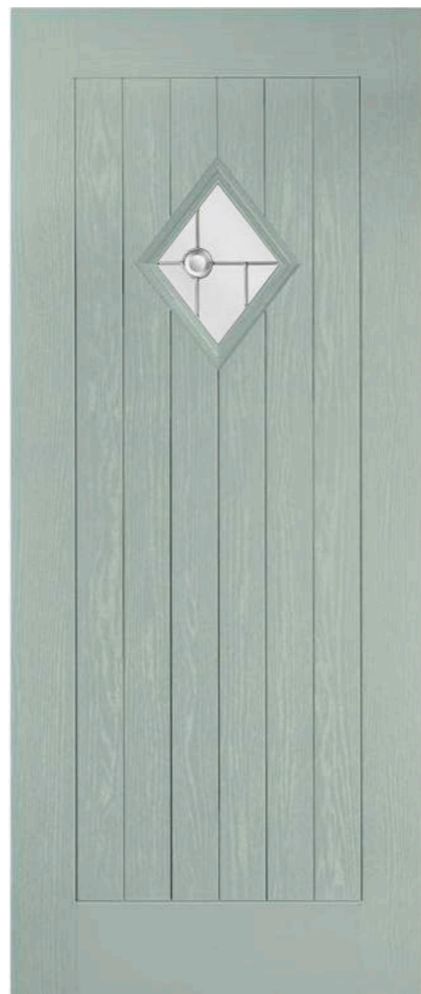

Rustic Renown Diamond
Trieste glass

traditional
cottage
charm