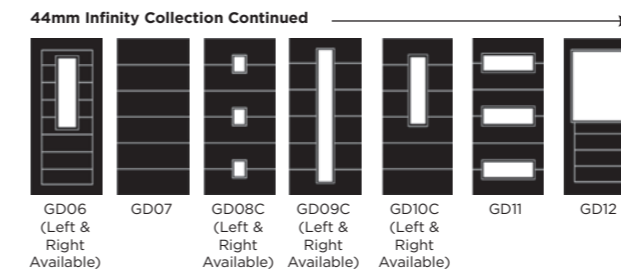

Contemporary Door Collection