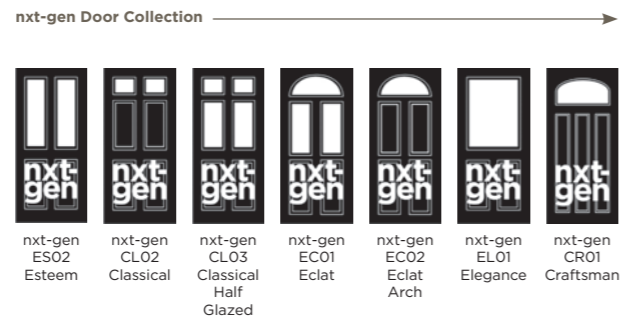

Trieste

Eclipse

Palma

Matrix

Nevis

Full Door Range

Contemporary Door Collection

Contemporary Esprit Collection Continued

*nxt-gen Craftsman available in White, Distinction Anthracite Grey and Bespoke only

**Cassette available in one steel effect colour offering on the internal and external face. The cassette is not available in any other colours.