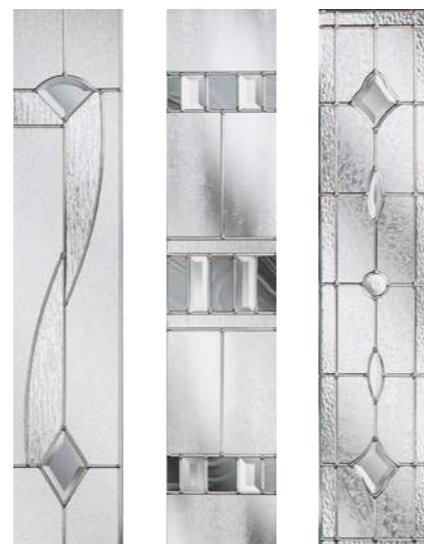

Monza Savana Valentia