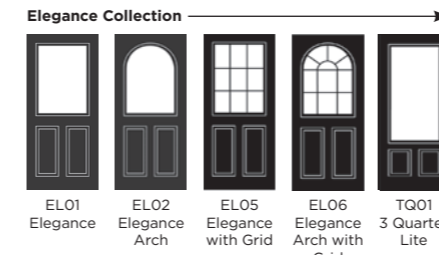

Trieste

Eclipse

Palma

Matrix

Nevis

Full Door Range

Contemporary Door Collection

Contemporary Esprit Collection Continued