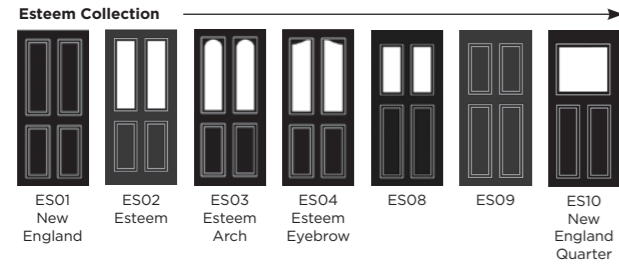

Trieste

Eclipse

Palma

Matrix

Nevis

Full Door Range

Contemporary Door Collection

Contemporary Esprit Collection Continued