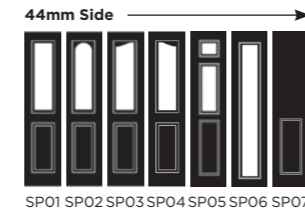

Full Door Range