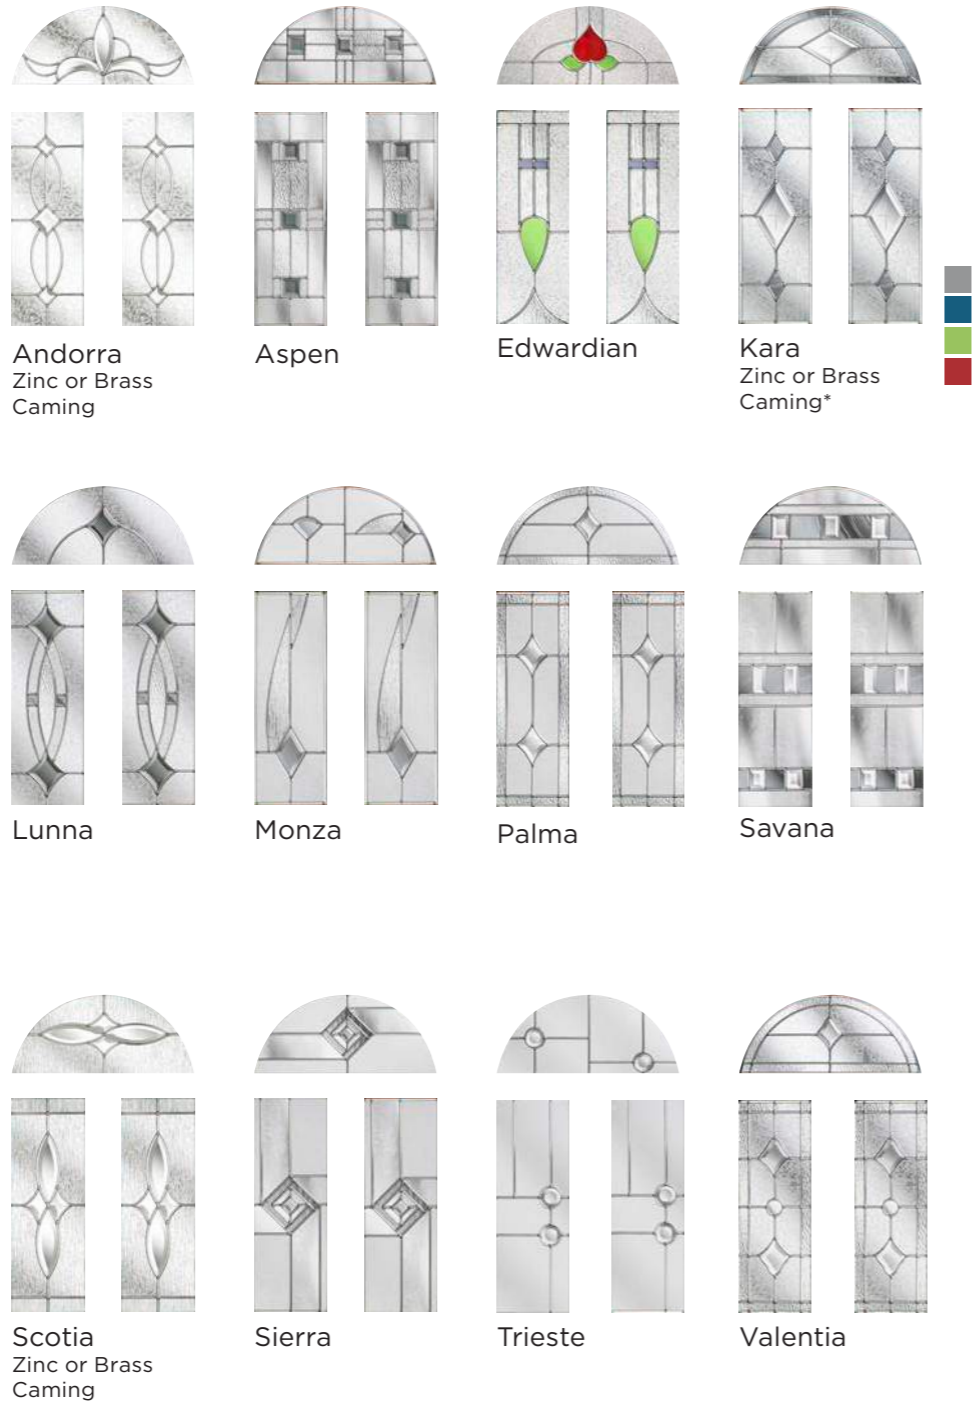

Alternative designs from the Signature Collection:

Esteem Arch Esteem Brow

most popular style

nxt-gen Eclat

Main image: Porcelain Blue with Palma glass.

New colour

perfect colour match rain deflectors

nxt-gen Eclat Arch

Main image: Honey Beige
with Andorra Zinc glass.

Andorra
Zinc or Brass Caming

Aspen

Edwardian

Kara
Zinc or Brass Caming*

Lunna

Monza

Palma