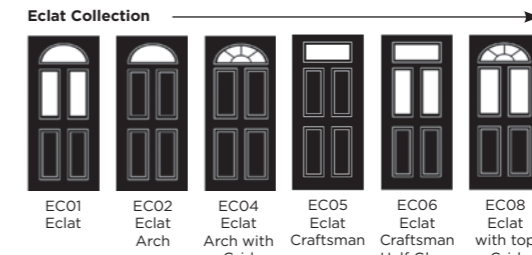

Trieste

Eclipse

Palma

Matrix

Nevis

Full Door Range

Contemporary Door Collection

Contemporary Esprit Collection Continued