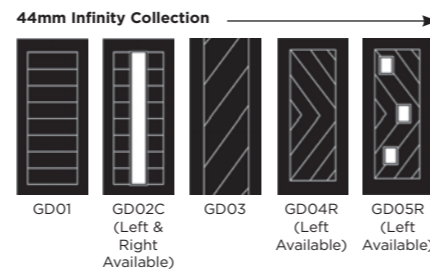

Contemporary Door Collection